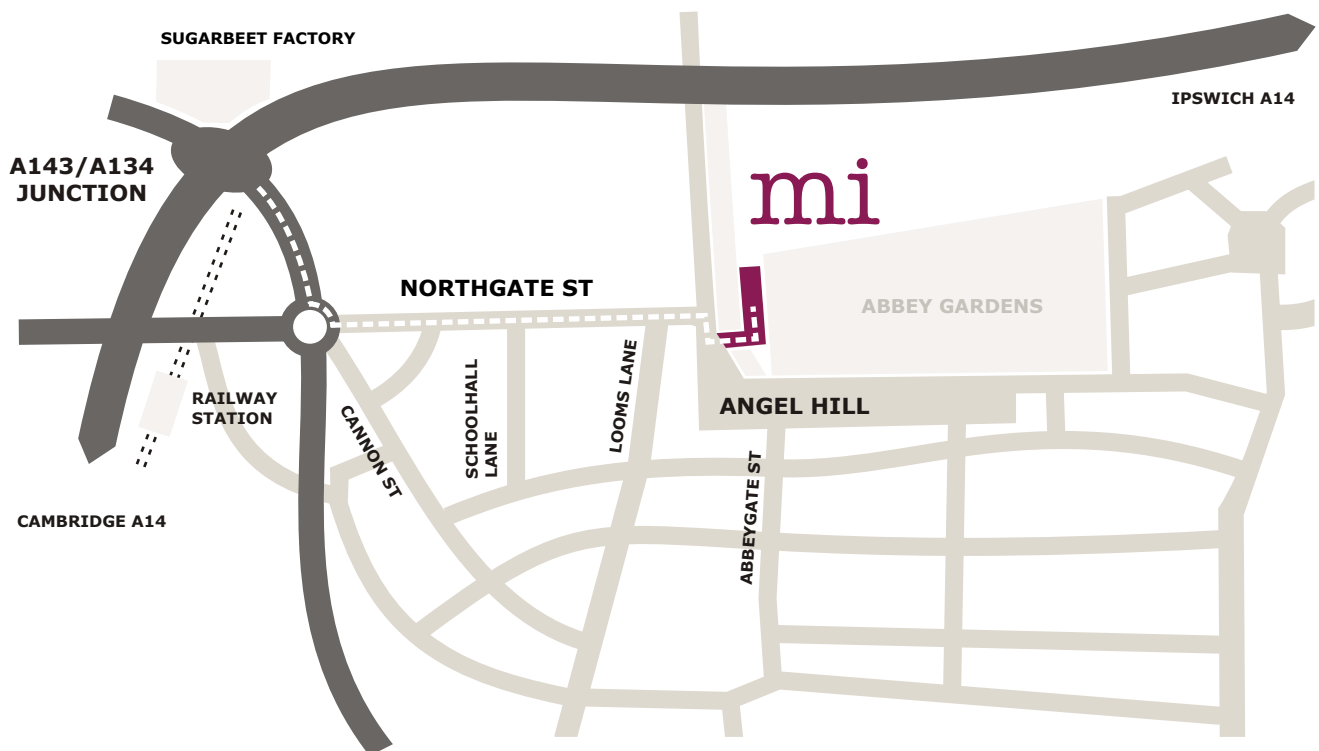

FINDING US

Leave the A14 at the A143 Thetford & Great Barton (Sugar Beet, Central Exit) Junction 43.

If coming from the East (Ipswich) take the first exit on the 'Tesco' roundabout.

If coming from the West (Cambridge) take the third exit.

Follow the road to the small roundabout (sponsored by Mercedes) and take the first exit to the left (Northgate Street), follow the road to the end and turn right at the traffic lights.

Our car park entrance is on the left between Richard Green Estate Agents and The One Bull Public House.